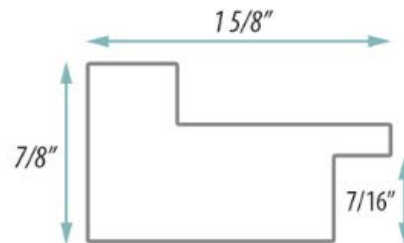

SPECIFICATION SHEET

FRAMED MIRROR MODEL#:

FM 83991-24X40

FRAMED MIRRORS COLLECTION

FEATURES:

- ONE 24X40" HIGH RESOLUTION SILVER PLATE GLASS MIRROR SIZE W/ DECORATIVE FRAME.
- "WALL HUGGER" HANGERS FOR MOUNTING INCLUDED.
- STANDARD MOUNTING STYLE IS VERTICAL. FOR HORIZONTAL, PLEASE SPECIFY WHEN ORDERING.
- PACKED IN FOUR WALL (FOLDED DOUBLE WALL) CORRUGATION.
- STYLE: RUSTIC/DISTRESSED
- COLOR: BROWN
- FINISH: RUSTIC BARNWOOD

MIRROR FINISHES:

- FLAT POLISHED EDGE
- BEVELED EDGE

OVERALL SIZE DIMENSION: 27 1/4" WIDE X 43 1/4" HIGH X 1" DEEP